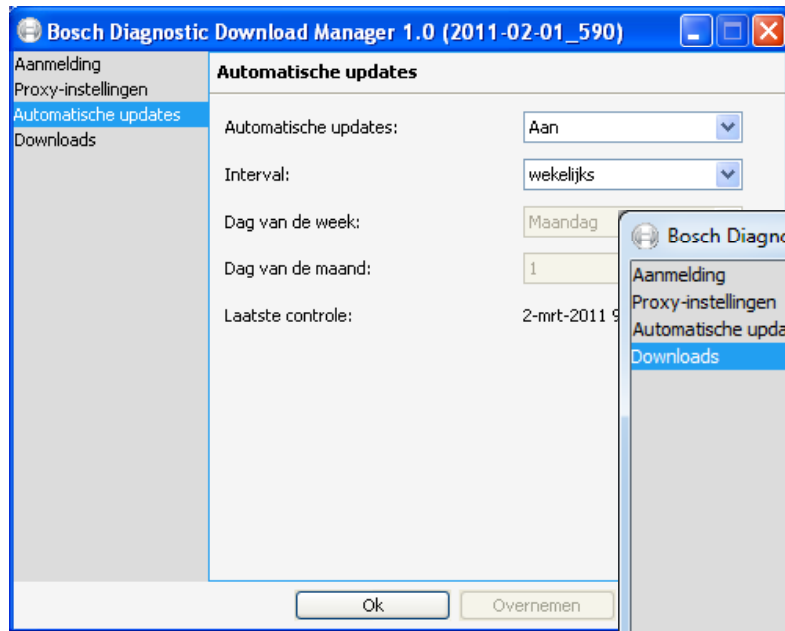

Online updates

Automotive Aftermarket