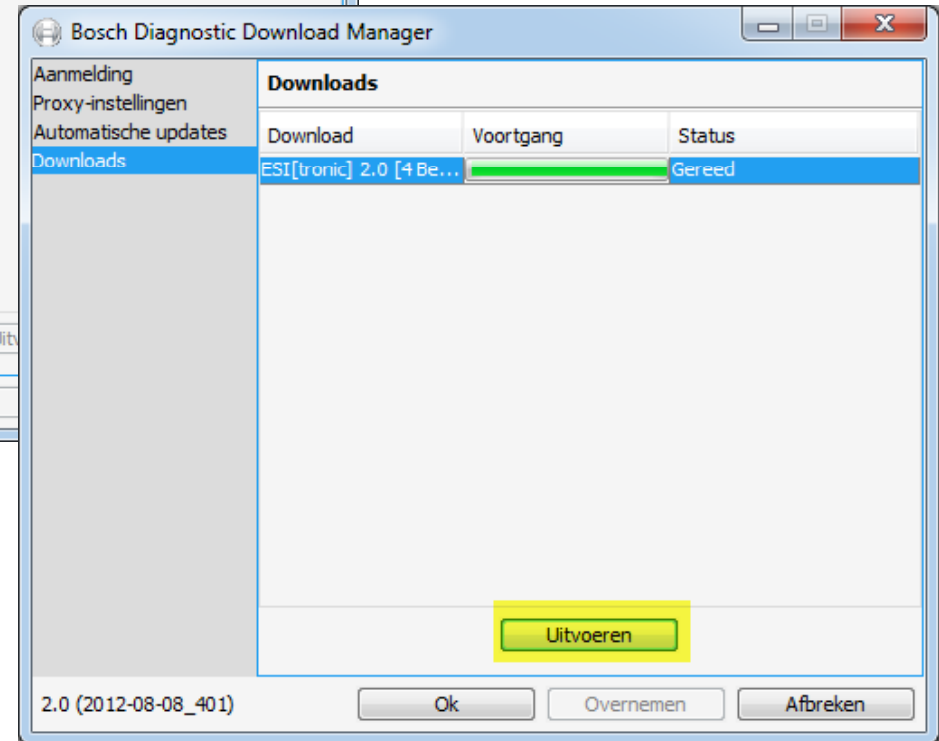

Online updates

Automotive Aftermarket