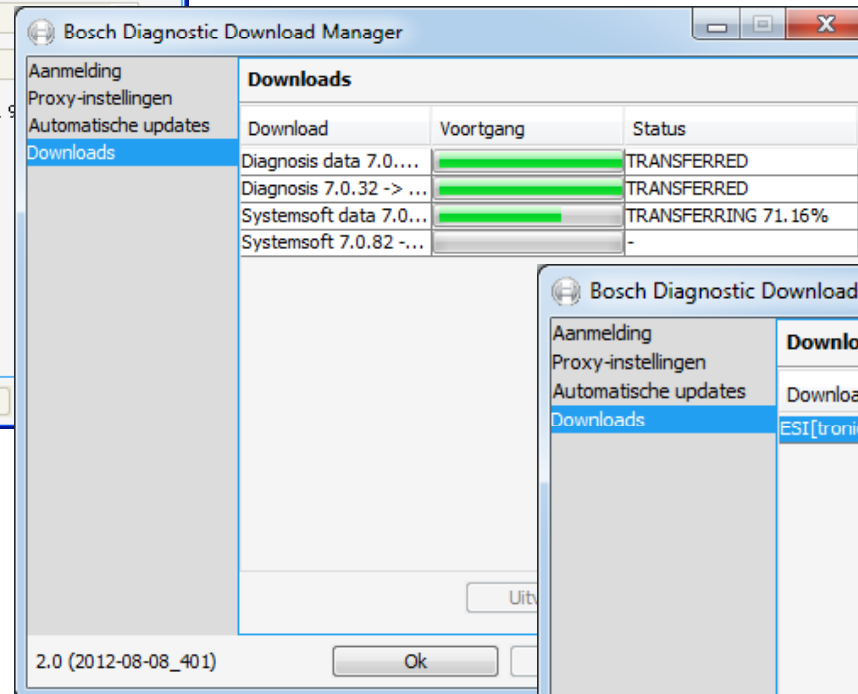

Online updates

Automotive Aftermarket